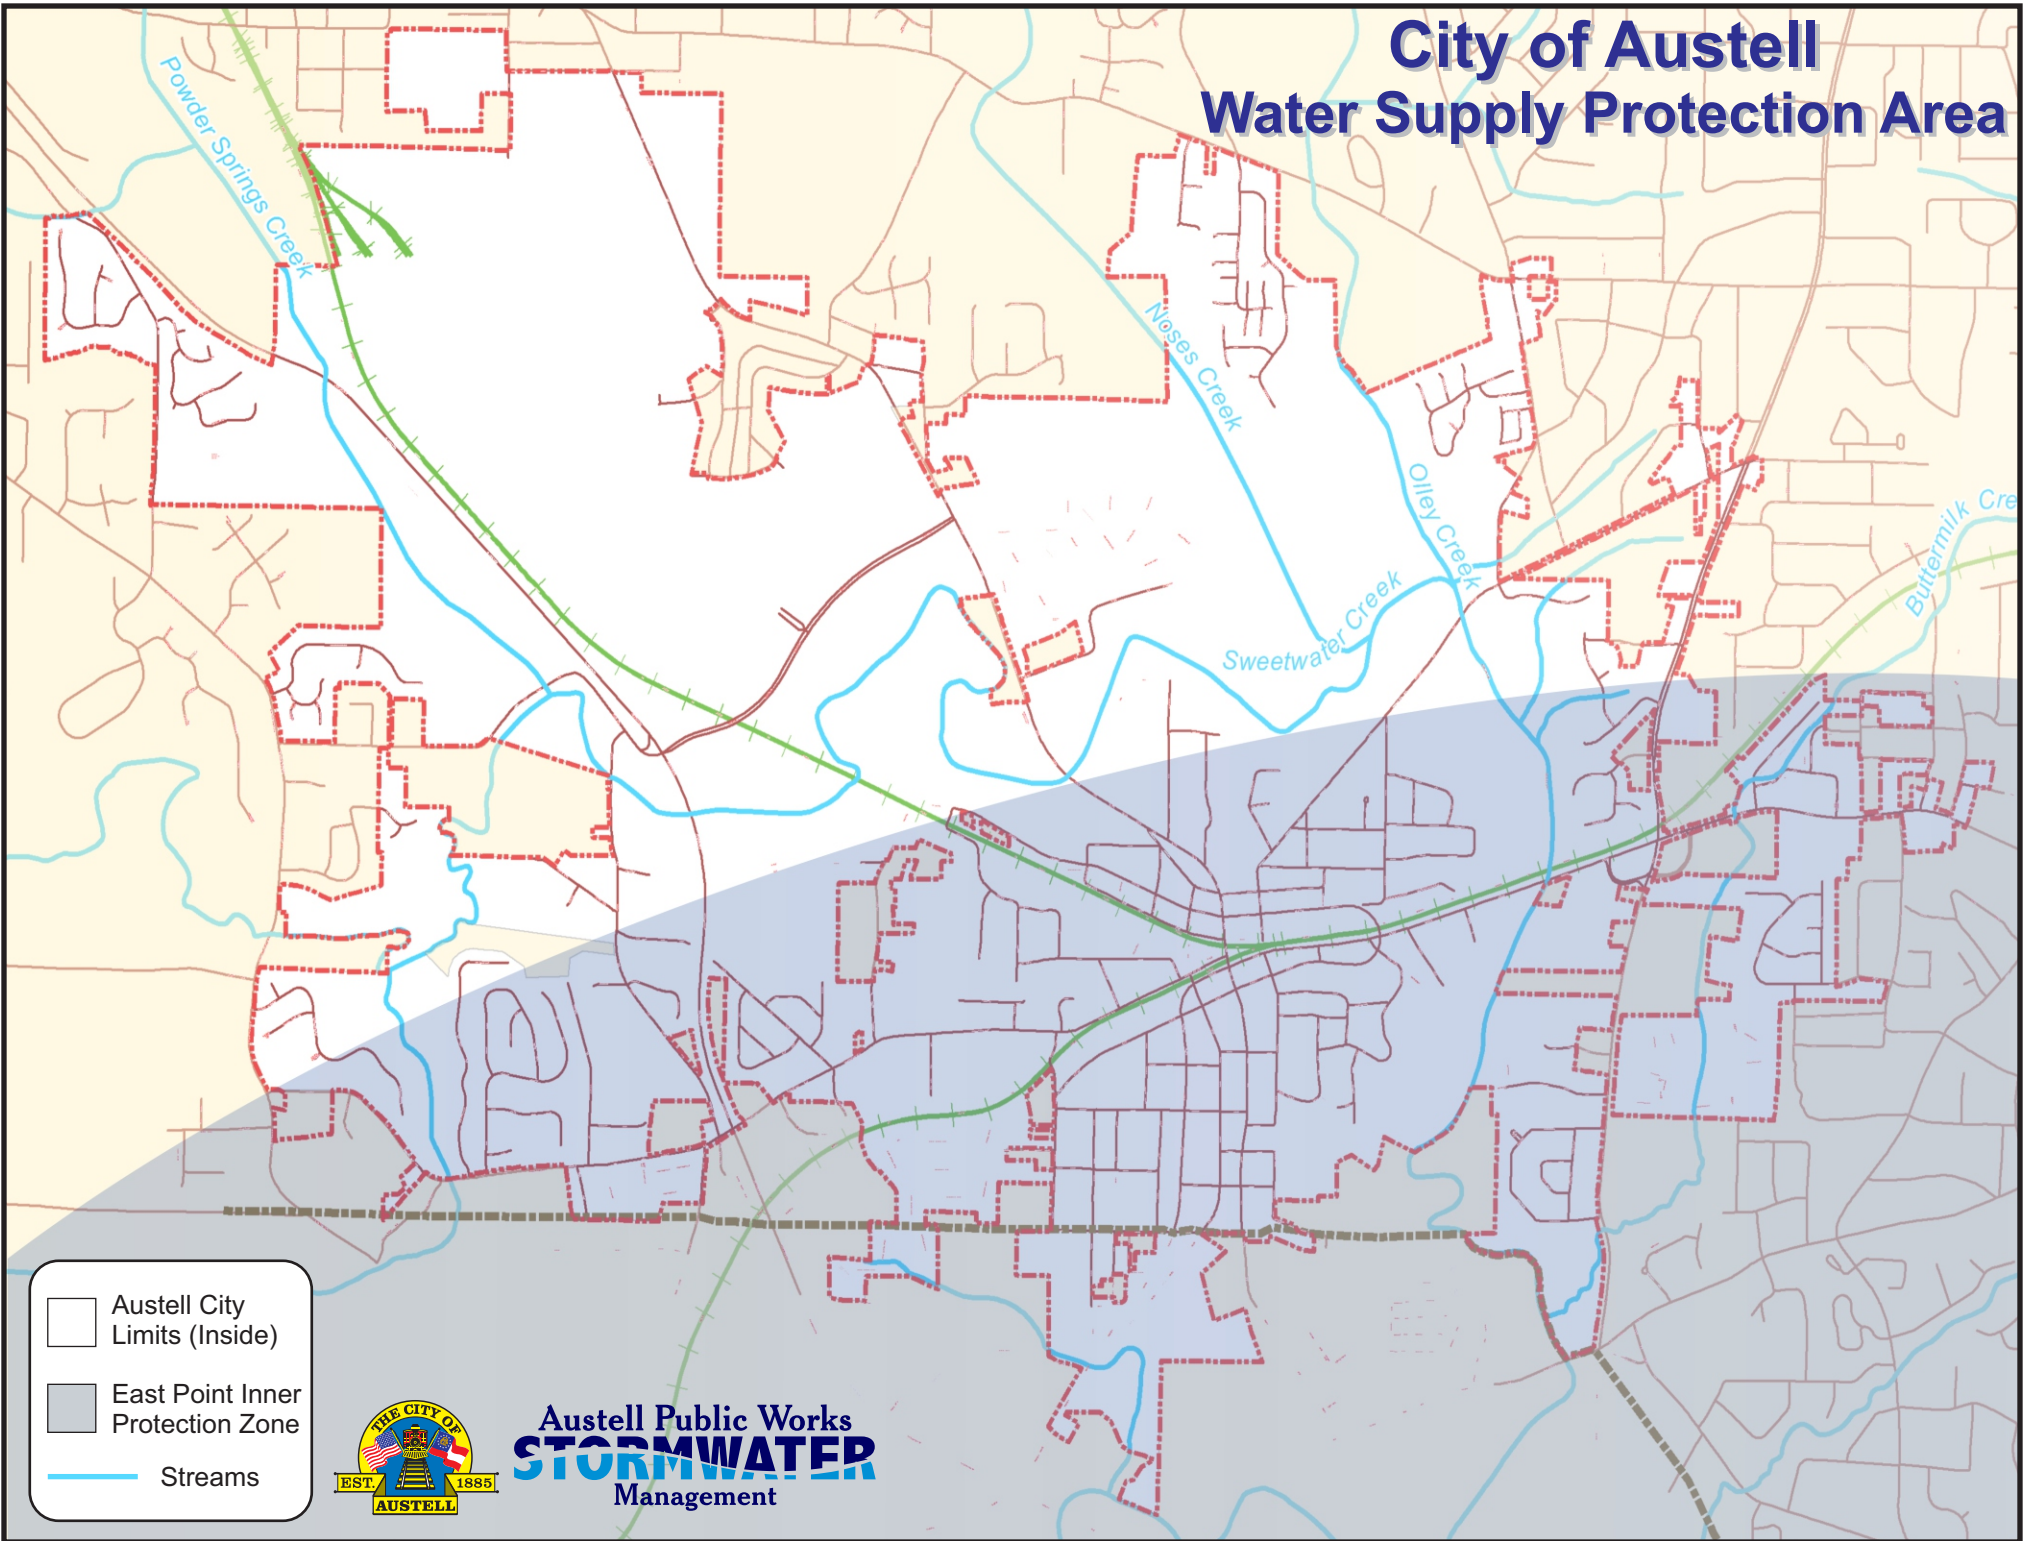

City of Austell Water Supply Protection Area

-  Austell City Limits (Inside)
-  East Point Inner Protection Zone
-  Streams

Austell Public Works
STORMWATER
Management