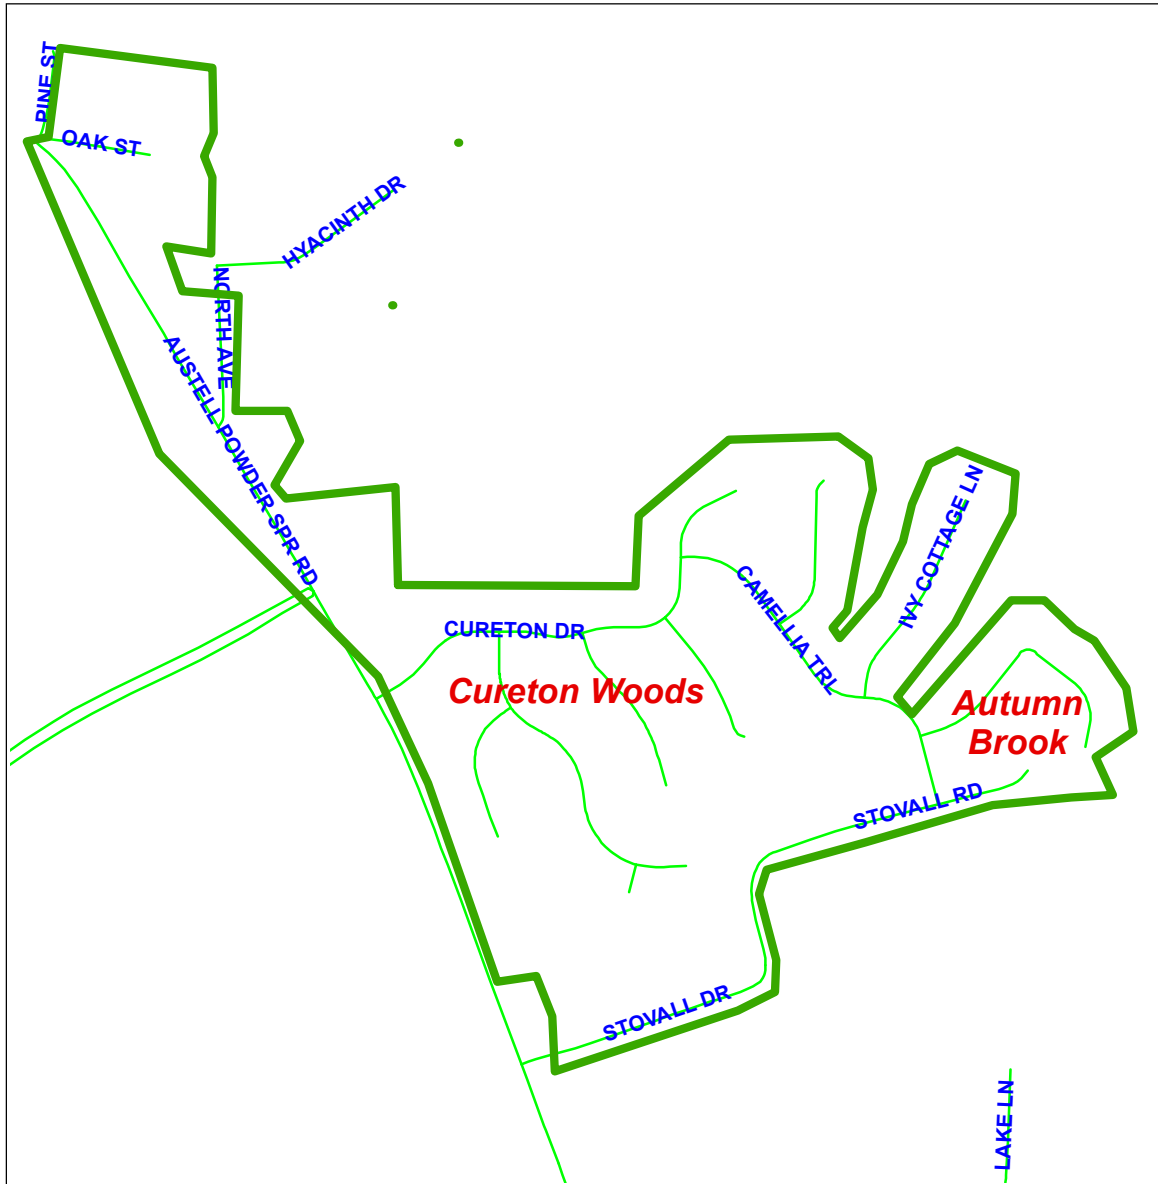

SOLID WASTE AND RECYCLING COLLECTION ZONE MAP THURSDAY (GREEN ZONE)